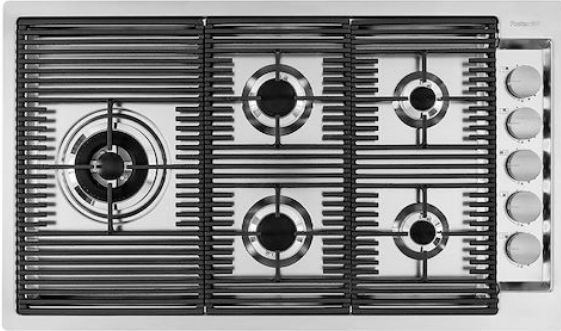

OPERA GAZ

Gas hobs

Code: G440 F00

DETAILS

Edge/Installation Type Flush-mount | Top-mount

Material AISI 304 stainless steel

Texture Brushed in line

Supply 220 - 240 V; 50/60 Hz

Dimensions 873x513 mm

Base size 90cm

Heating element Five burners

Built-in hole [View technical data sheet](#)

Grids Cast iron grids and enamelled burner covers

Width 87 cm

Total power 9.500 W

Auxiliary 2 x 1.000 W

Type Gas Hob

FEATURES

Cast iron grids Cast-iron is the ideal material for an hob grid, this due to the manifold properties characterising it: high heat capacity that improves cooking performance; high weight and stability that improve safety; sturdiness that preserves the hob's original aspect over time; easy cleaning.

Precise Power Flat burners with PrecisePower system: great control in flame-settings. Maximum precision in regulating the flame, thanks to the 10 pre-set levels of the PrecisePower system. And as a benefit, the nice and ultra-low look of the new Flat burners.