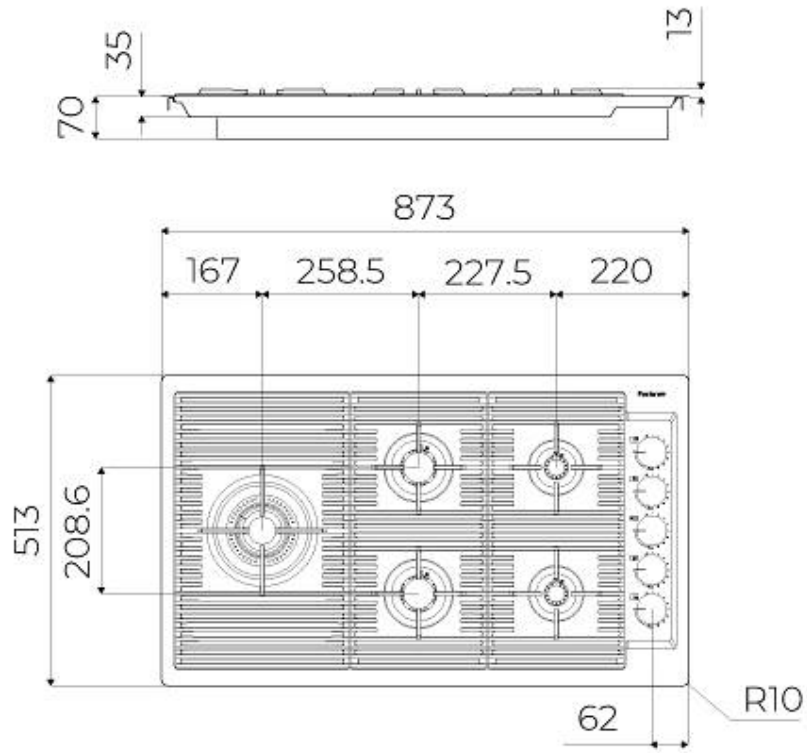

Dimensions 873x513 mm

Base size 90cm

Heating element Five burners

Built-in hole [View technical data sheet](#)

Grids Cast iron grids and enamelled burner covers

Width 87 cm

Total power 9.500 W

Auxiliary 2 x 1.000 W

TECHNICAL DATA

FTS - cut out

FT - cut out

GALLERY