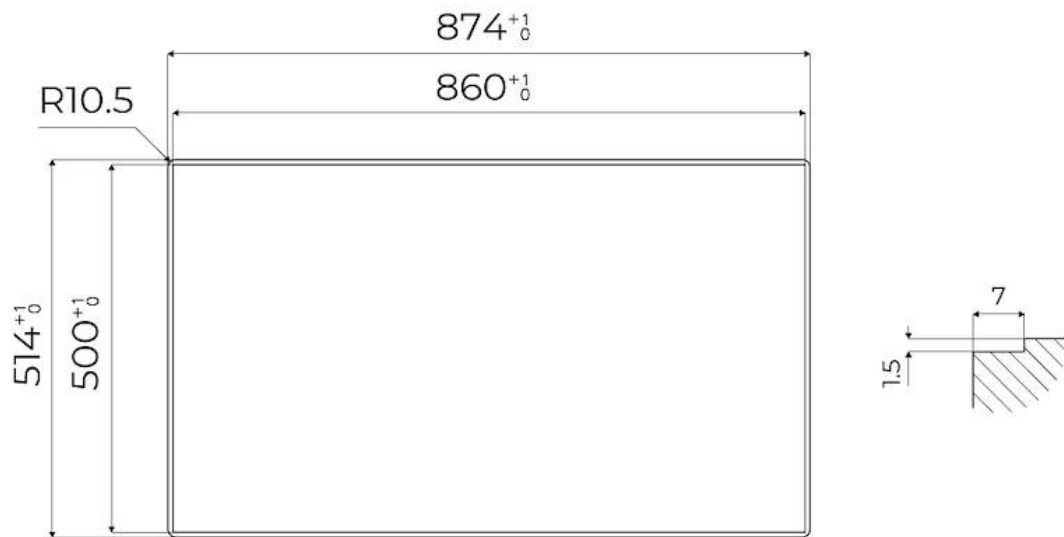

Dimensions 873x513 mm

Base size 90cm

Heating element Five burners

Built-in hole [View technical data sheet](#)

Grids Cast iron grids and enamelled burner covers

Width 87 cm

Total power 9.500 W

Auxiliary 2 x 1.000 W

TECHNICAL DATA

FTS - cut out

FT - cut out

GALLERY