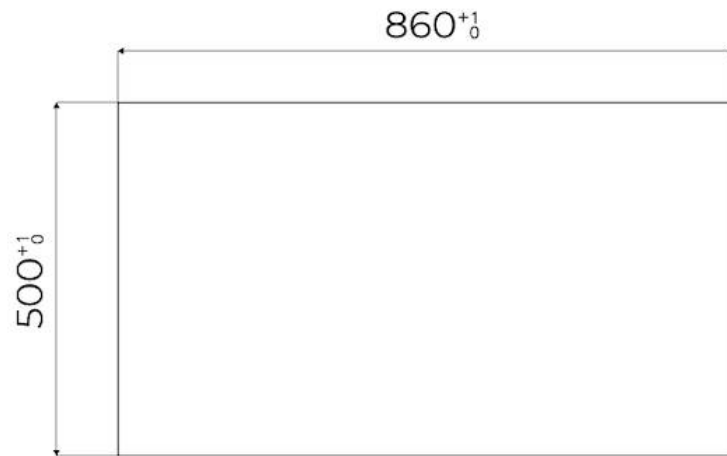

Dimensions 873x513 mm

Base size 90cm

Heating element Five burners

Built-in hole [View technical data sheet](#)

Grids Cast iron grids and enamelled burner covers

Width 87 cm

Total power 9.500 W

Auxiliary 2 x 1.000 W

TECHNICAL DATA

FTS - cut out

FT - cut out

GALLERY